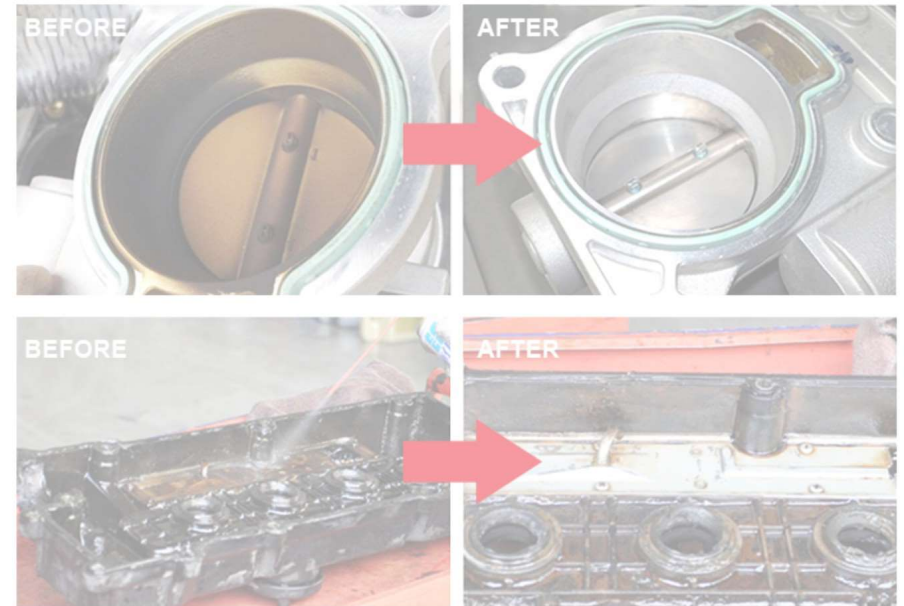

VALVE GRINDING COMPOUND

125G Part No:VG0125RD0P

- Packing: 125gm x 48pcs/carton
- Measure(cm): 24.9X24.9X21.8
- Weight: 8.5kgs

125G Part No:VG0125BE0P

- Packing: 125gm x 48pcs/carton
- Measure(cm): 24.9X24.9X21.8
- Weight: 8.5kgs

200G Part No:VG0200RD0P

- Packing: 200gm x 48pcs/carton
- Measure(cm): 23.0X28.5X28.5
- Weight: 12.3kgs

200G Part No:VG0200BE0P

- Packing: 200gm x 48pcs/carton
- Measure(cm): 23.0X28.5X28.5
- Weight: 12.3kgs

100G Part No:VG0100BE0P

- Packing: 100gm x 24pcs/carton
- Measure(cm): 29.0X20.0X11.8
- Weight: 3.5kgs